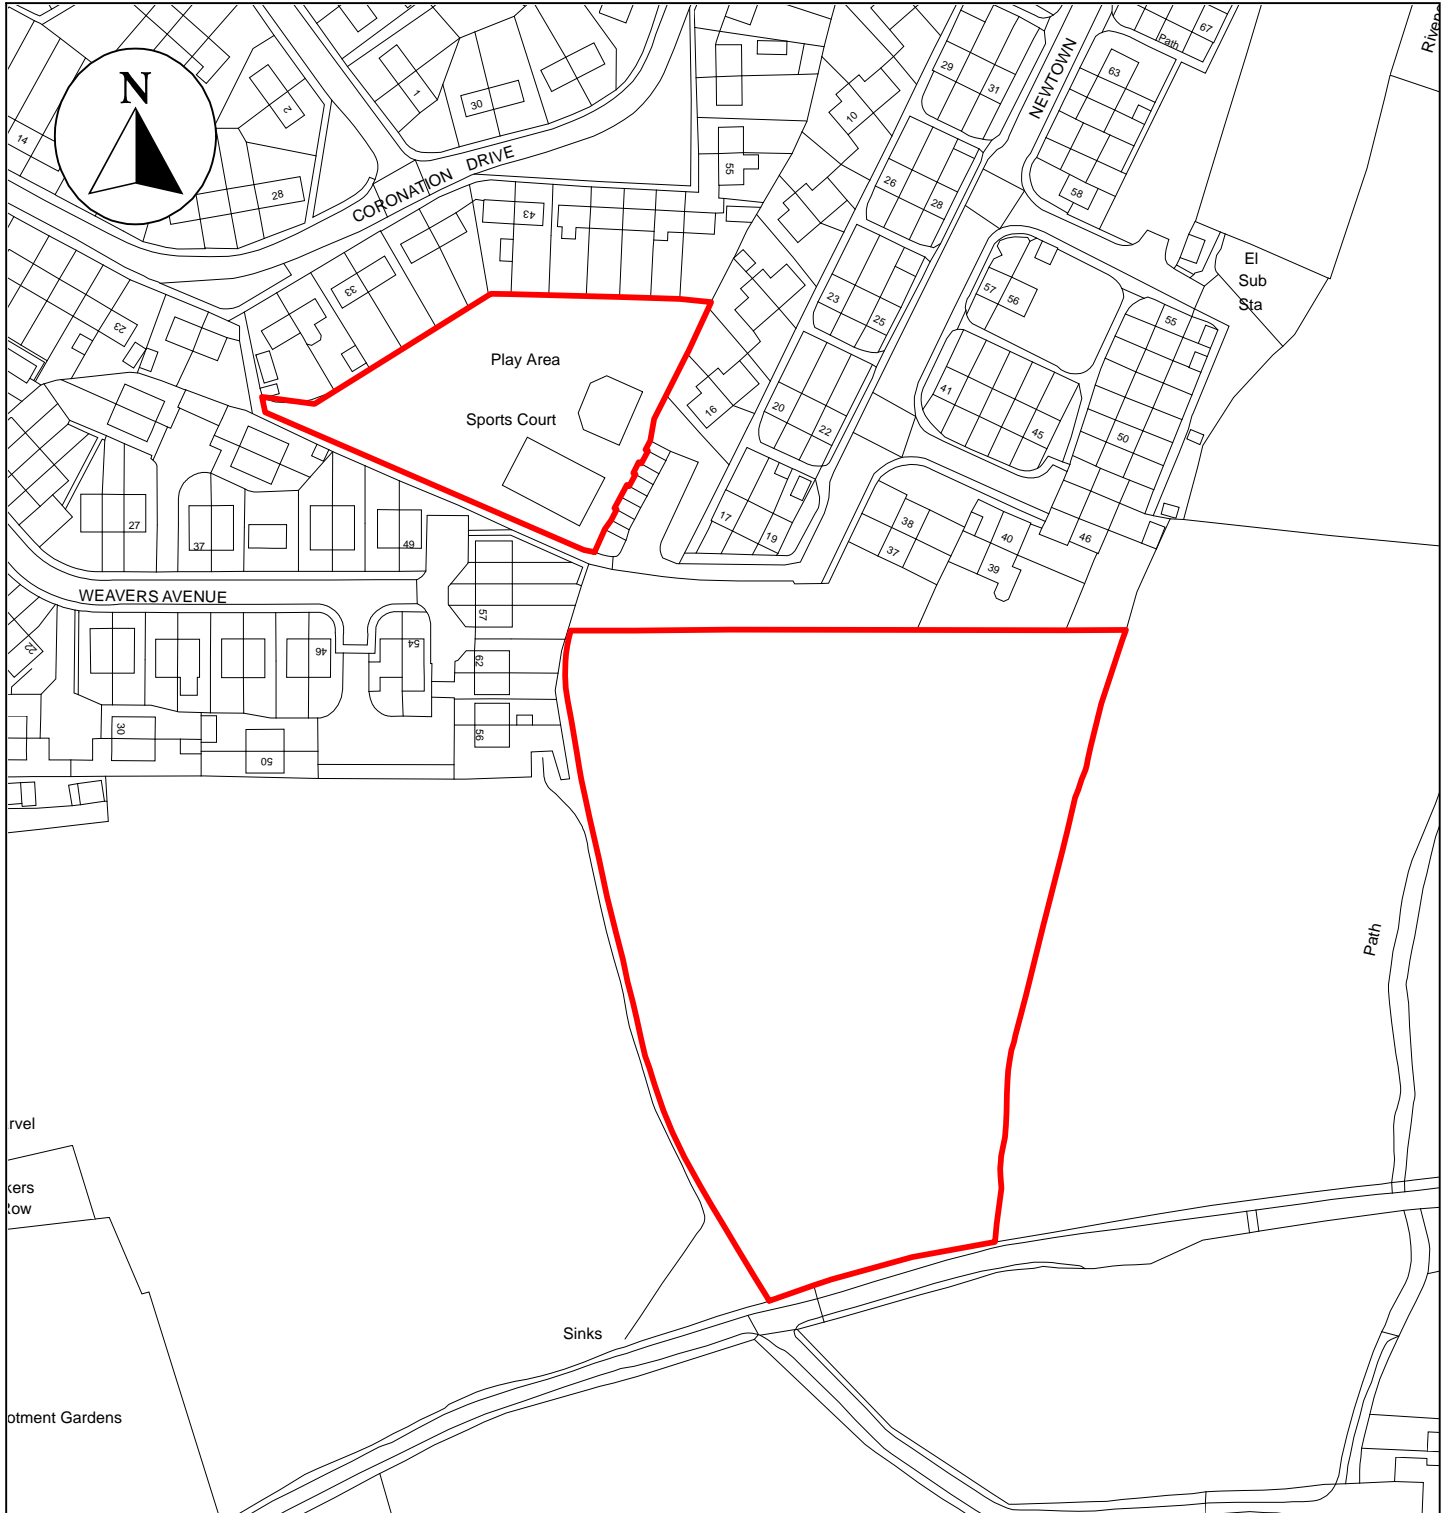

Public Space Protection Order Cumberland Council 2024

ANTI-SOCIAL BEHAVIOUR CRIME AND
POLICING ACT 2014

Land at Coronation Drive, Frizington, CA26 3SE

Neighbourhoods
Education and Enforcement
Allerdale House
Workington
CA14 3YJ

Scale: 1 : 1,750
Date: February 2024

©crown copyright database rights 2024
ordnance survey AC0000861732